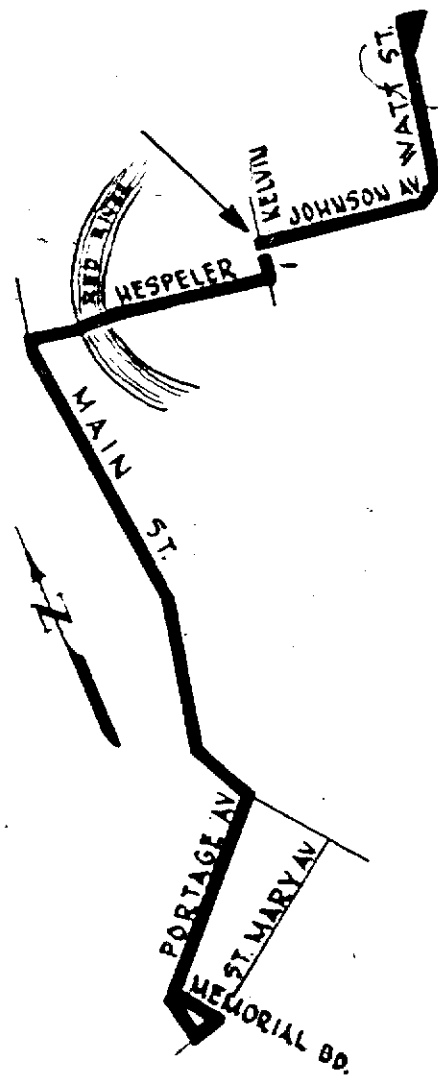

Watt St. Bus Route Change

**STARTING MONDAY
December 6th**

During Rush Hours - -

5.50 a.m. to 9.00 a.m. and
4.27 p.m. to 6.18 p.m.

Buses will operate to
DOWNTOWN via **REDWOOD
BRIDGE**
to **MEMORIAL** and **PORTAGE**
instead of Louise Bridge.

During Non Rush Hours - -

Bus will operate to
JOHNSON and **KELVIN ONLY.**

GREATER WINNIPEG TRANSIT COMMISSION